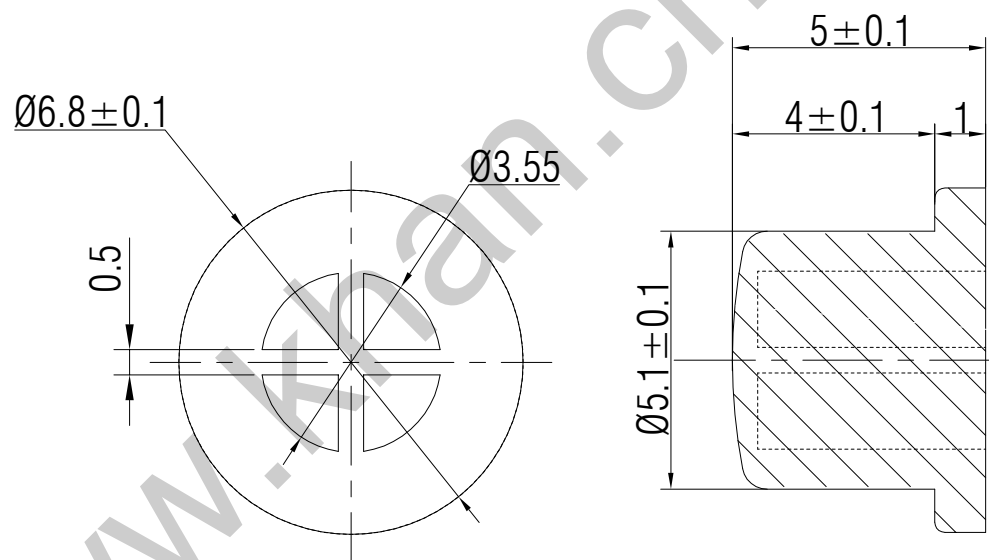

SWITCH CAP
P/N:SC121

Materials ABS

Color Chrome plated

Packaging

Bulk Package

Inner Package: Plastic bag

Outer Package: Carton

WENZHOU KHAN ELECTRONIC

VERSION		PROJECTION	DESIGNED	Wei Lin
KH14FE22E			CHECKED	ZhongJu Peng
SCALE	SIZE	 Dimensions are shown:mm(inches)	APPROVED	Johan Xu
5:1	A4		2022.05.11	